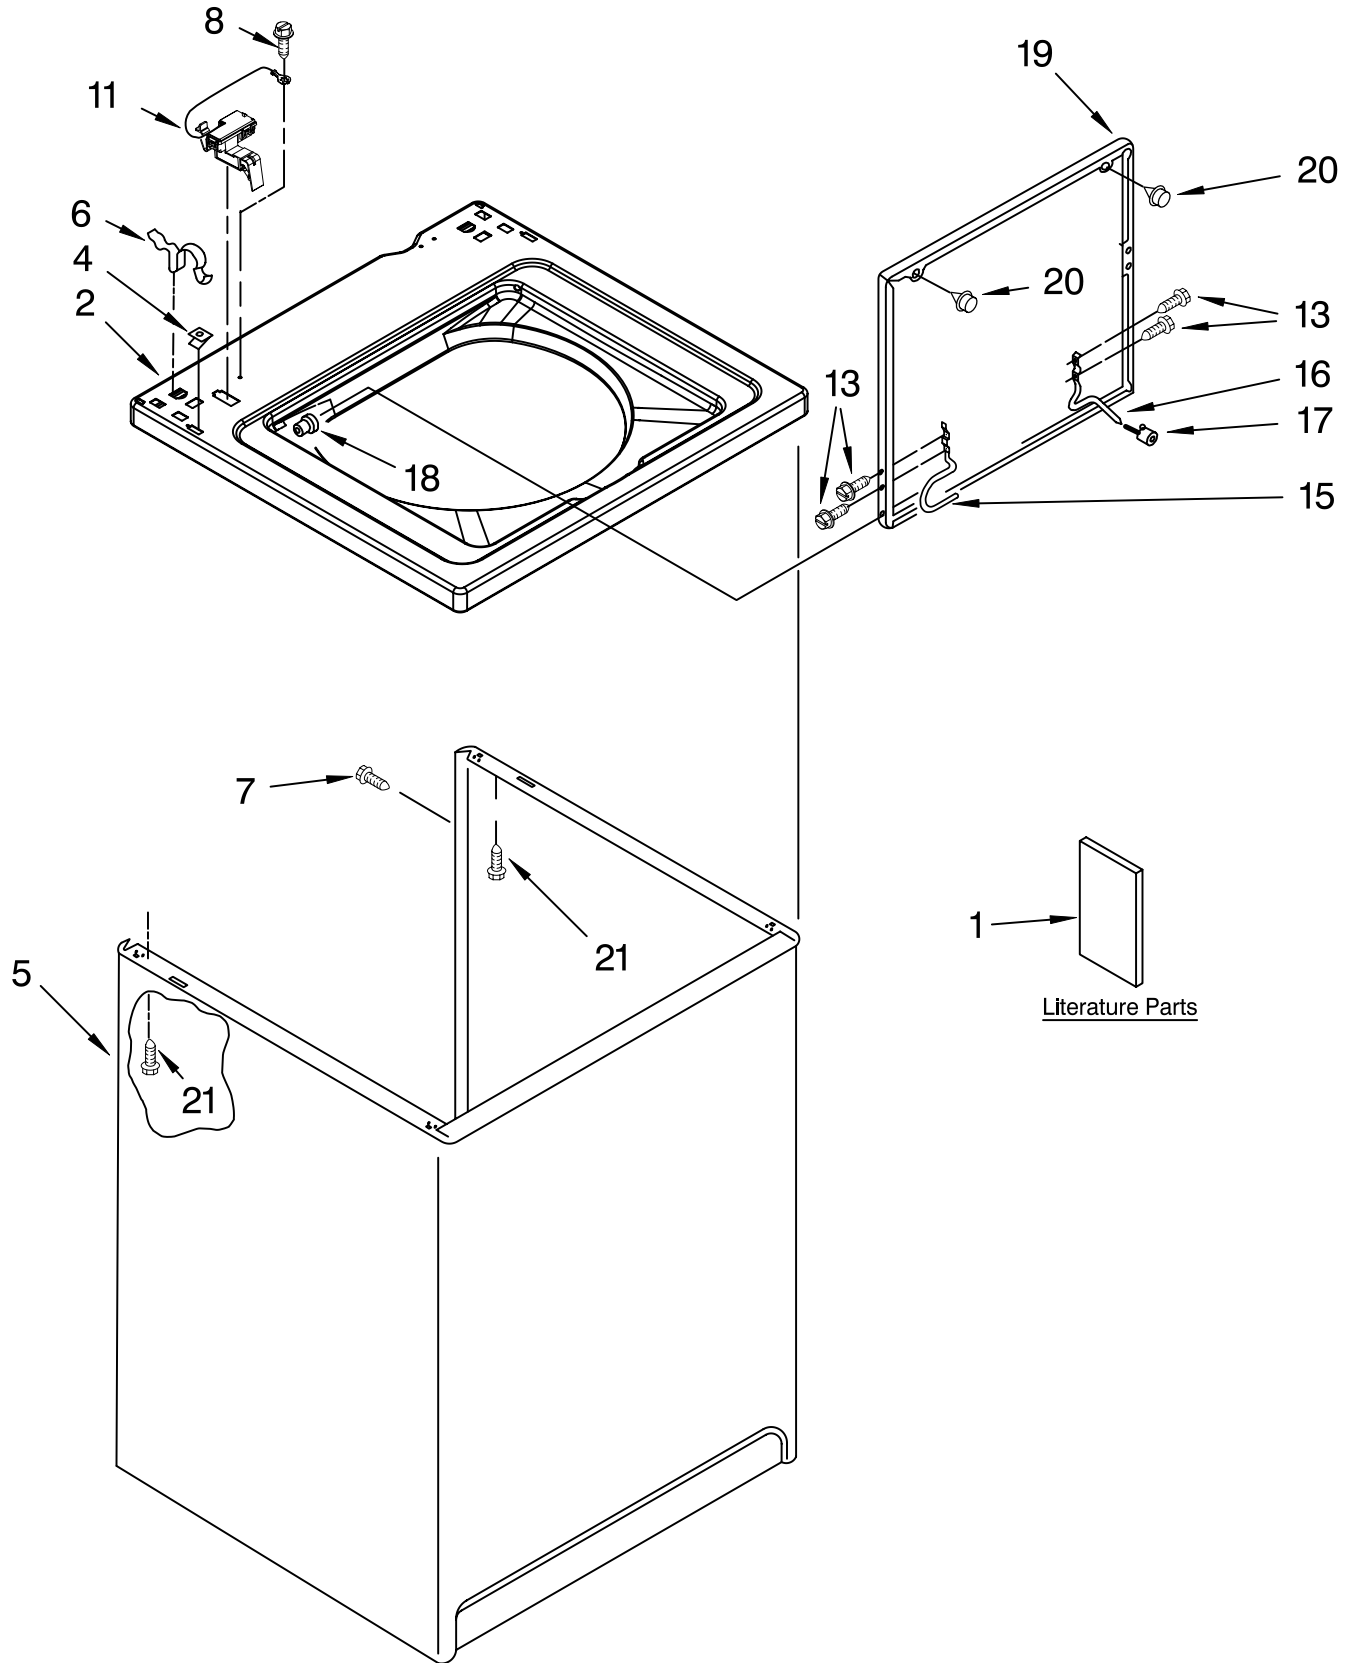

TOP AND CABINET PARTS

For Models: LBR5432PQ2, LBR5432PT2
(Designer White) (Biscuit)

AUTOMATIC
WASHER

FOR ORDERING INFORMATION REFER TO PARTS PRICE LIST

TOP AND CABINET PARTS

For Models: LBR5432PQ2, LBR5432PT2

(Designer White) (Biscuit)

Illus. No.	Part No.	DESCRIPTION
1		Literature Parts
	3958075	Installation Instructions
	3955901	Feature Sheet
	8578232	Use & Care Guide
	8557228	Wiring Diagram
	3957458	Energy Guide

Following May Be Purchased

DO-IT-YOURSELF REPAIR MANUALS

	4313896	Manual, Washer
2		Top
	8541621	White
	8541623	Biscuit
4	357213	Nut, Push-In (2)
5		Cabinet
	63128	White
	3954777	Biscuit
6	62780	Clip, Top & Cabinet & Rear Panel (2)
7	3357011	Screw, 10-16 x 1/2
8	3351614	Screw, Ground
11	8318084	Switch, Lid
13	3351355	Screw, Lid Hinge Mounting (4)
15	8318088	Hinge, Lid (L.H.)
16	54583	Hinge, Lid (R.H.)
17	19119	Bumper, Lid Hinge
18	21258	Bearing, Lid Hinge (2)
19		Lid
	8542383	White
	8542385	Biscuit
20	9724509	Bumper, Lid (2)
21	3390631	Screw, 10-16 x 3/8 (4)